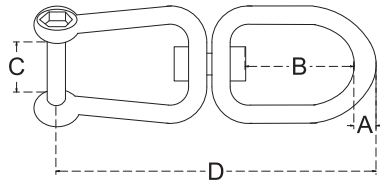

■ JAW & EYE SWIVEL WITH FLUSH PIN

S.S. T316
PRECISION CAST

ITEM	Ø	A	B	C	WLL (lb)
01811S-06	1/4"	7/16"	7/16"	2-3/8"	660
01811S-08	5/16"	9/16"	5/8"	3-3/16"	1,050
01811S-10	3/8"	3/4"	3/4"	4"	1,950