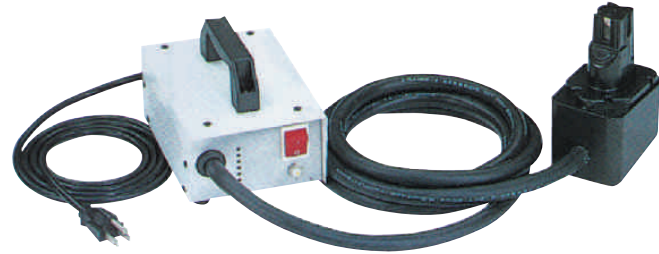

■ POWER CONVERTER

ITEM

22-BD-110

This power converter allow the swager to use when the regular outlet is accessible.