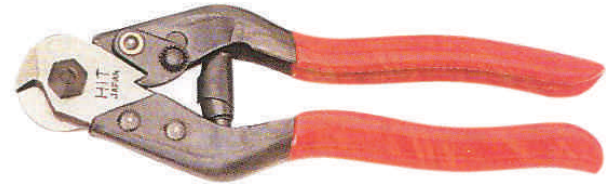

■ CABLE CUTTER

ITEM	SIZE	L	COUNTRY OF ORIGIN
22-WRC-075	UP TO 1/4"	7-1/2"	JAPAN
22-WRC-075-TWN	UP TO 1/4"	7-1/2"	TAIWAN
22-WRC-13	UP TO 3/8"	13"	JAPAN
22-WRC-13-TWN	UP TO 3/8"	13"	TAIWAN
22-WRC-20	UP TO 1/2"	20"	JAPAN
22-WRC-24-TWN	UP TO 9/16"	24"	TAIWAN
22-WRC-26	UP TO 5/8"	26"	JAPAN