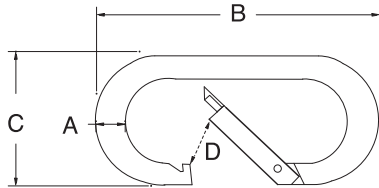

## ■ OVAL SNAP HOOK

S.S. T316 FORMED

ITEM	A	B	C	D	WLL (lb)
2440S-06	1/4"	2-3/8"	1-3/16"	3/8"	150
2440S-08	5/16"	3-3/16"	1-9/16"	7/16"	280
2440S-10	3/8"	4"	2"	5/8"	400
2440S-11	7/16"	4-3/4"	2-3/8"	7/8"	450