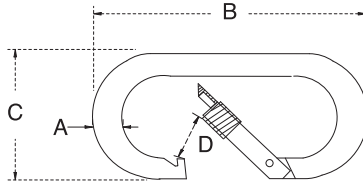

■ OVAL SNAP HOOK WITH SCREW NUT

S.S. T316 FORMED

ITEM	A	B	C	D	E	WLL (lb)
2440S-N-06	1/4"	2-3/8"	1-3/16"	1/4"	5/16"	250
2440S-N-08	5/16"	3-3/16"	1-9/16"	5/16"	7/16"	400
2440S-N-10	3/8"	4"	2"	3/8"	9/16"	600
2440S-N-12	7/16"	5-9/16"	2-5/8"	3/4"	7/8"	800