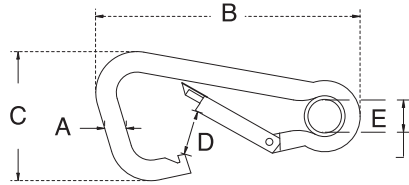

ASYMMETRICAL SNAP HOOK WITH EYELET

S.S. T316 FORMED

ITEM	A	B	C	D	E	WLL (lb)
24502S-E-06	1/4"	2-3/8"	1-3/8"	3/8"	5/16"	150
24502S-E-08	5/16"	3-3/8"	1-7/8"	9/16"	3/8"	280
24502S-E-10	3/8"	4"	2-3/8"	11/16"	9/16"	400
24502S-E-11	7/16"	4-3/4"	2-3/4"	7/8"	11/16"	540