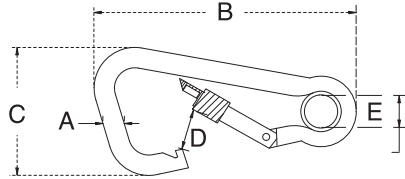

ASYMMETRICAL SNAP HOOK WITH SCREW NUT AND EYELET

S.S. T316 FORMED

ITEM	A	B	C	D	E	WLL (lb)
24502S-NE-06	1/4"	2-3/8"	1-3/8"	11/32"	5/16"	250
24502S-NE-08	5/16"	3-3/8"	1-7/8"	1/2"	3/8"	400
24502S-NE-10	3/8"	4"	2-3/8"	5/8"	9/16"	600
24502S-NE-11	7/16"	4-3/4"	2-3/4"	13/16"	11/16"	700