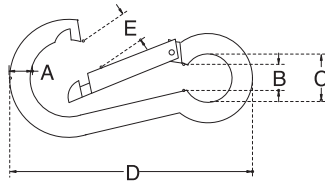

SNAP HOOK

S.S. T316 FORMED

ITEM	A	B	C	D	E	WLL (lb)	WT(lb)
2450S-05	3/16"	3/16"	5/16"	2"	1/4"	120	0.04
2450S-06	1/4"	9/32"	5/16"	2-3/8"	5/16"	180	0.06
2450S-07	9/32"	5/16"	3/8"	2-3/4"	3/8"	200	0.10
2450S-08	5/16"	3/8"	7/16"	3-1/8"	3/8"	280	0.15
2450S-09	11/32"	3/8"	1/2"	3-1/2"	1/2"	320	0.24
2450S-10	3/8"	7/16"	5/8"	4"	9/16"	400	0.27
2450S-11	7/16"	9/16"	3/4"	4-3/4"	11/16"	550	0.42
2450S-12	15/32"	5/8"	7/8"	5-1/2"	3/4"	750	0.58
2450S-13	1/2"	3/4"	15/16"	6-3/8"	1"	900	0.78