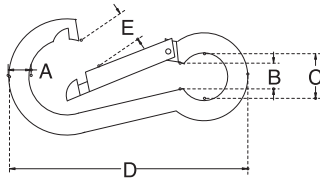

## ■ SNAP HOOK WITH EYELET

S.S. T316 FORMED

ITEM	A	B	C	D	E	WLL (lb)	WT(lb)
2450S-E-05	3/16"	3/16"	5/16"	2"	1/4"	120	0.04
2450S-E-06	1/4"	9/32"	5/16"	2-3/8"	5/16"	180	0.06
2450S-E-07	9/32"	5/16"	3/8"	2-3/4"	3/8"	200	0.10
2450S-E-08	5/16"	3/8"	7/16"	3-1/8"	3/8"	280	0.15
2450S-E-09	11/32"	3/8"	1/2"	3-1/2"	1/2"	320	0.24
2450S-E-10	3/8"	7/16"	5/8"	4"	9/16"	400	0.27
2450S-E-11	7/16"	9/16"	3/4"	4-3/4"	11/16"	550	0.42
2450S-E-12	15/32"	5/8"	7/8"	5-1/2"	3/4"	750	0.58
2450S-E-13	1/2"	3/4"	15/16"	6-3/8"	1"	900	0.78