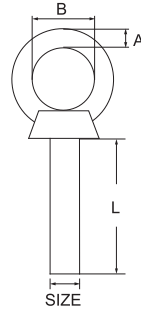

## ■ EYE RIVET

S.S. T316 PRECISION CAST & WELDED

ITEM	SIZE	A	B	L
3074S-06	1/4"	3/16"	5/8"	3"
3074S-08	5/16"	1/4"	3/4"	3"
3074S-10	3/8"	5/16"	1"	4"
3074S-13	1/2"	3/8"	1-1/4"	4"
3074S-16	5/8"	1/2"	1-3/8"	4"
3074S-20	3/4"	5/8"	1-9/16"	6"
3074S-22	7/8"	3/4"	1-3/4"	6"
3074S-25	1"	7/8"	2"	6"