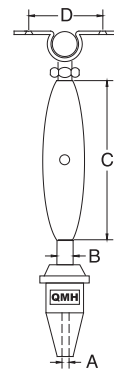

DECK TOGGLE AND SWAGELESS TURNBUCKLE

S.S. T316 PRECISION CAST
AND MACHINED

ITEM	A	B	C	D
312S-DQ-03	1/8"	1/4"-20	3-3/4"	1-5/16"
312S-DQ-05	3/16"	5/16"-18	4-3/16"	1-1/2"