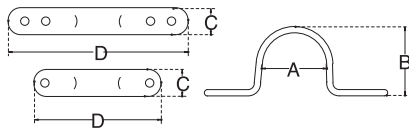

■ EYE STRAP

S.S. T316 STAMPED

ITEM	A	B	C	H	WT(lb)
2 HOLES					
323S-10	7/16"	3/8"	7/16"	1-3/16"	0.01
323S-13	9/16"	1/2"	7/16"	1-3/4"	0.01
323S-16	11/16"	5/8"	7/16"	1-7/8"	0.02
4 HOLES					
324S-10	7/16"	3/8"	7/16"	2-5/8"	0.02
324S-13	9/16"	1/2"	7/16"	2-3/4"	0.02
324S-16	11/16"	5/8"	7/16"	2-7/8"	0.03