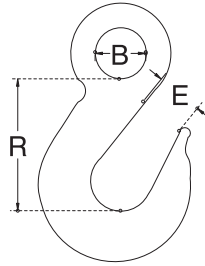

■ EYE SLIP HOOK

**S.S. T316
PRECISION CAST
WITH SAFETY LATCH**

ITEM	SIZE	B	E	R	WLL (lb)	WT (lb)
325S-X-06	1/4"	1/2"	1"	2-1/2"	660	0.35
325S-X-08	5/16"	5/8"	1-1/16"	2-7/8"	1,100	0.55
325S-X-10	3/8"	3/4"	1-5/16"	3-5/16"	1,540	0.90
325S-X-13	1/2"	1"	1-11/16"	4-1/4"	2,860	1.90

LOAD RATED