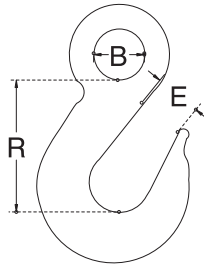

■ DROP FORGED EYE SLIP HOOK

**S.S. T316
DROP FORGED
WITH SAFETY LATCH**

ITEM	SIZE	B	E	R	WLL(lb)	WT (lb)
325S-X-50-06	1/4"	0.52"	0.68"	2"	1,000	0.30
325S-X-50-08	5/16"	0.65"	0.75"	2.35"	1,500	0.50
325S-X-50-10	3/8"	0.70"	0.80"	2.60"	2,000	0.90
325S-X-50-13	1/2"	0.92"	1.02"	3.20"	3,000	1.80