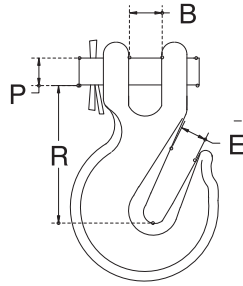

■ CLEVIS GRAB HOOK

S.S. T316
PRECISION CAST

ITEM	SIZE	B	E	P	R	WLL (lb)	WT (lb)
330S-06	1/4"	7/16"	11/32"	3/8"	1-7/8"	1,250	0.36
330S-08	5/16"	1/2"	7/16"	7/16"	2-5/32"	1,850	0.65
330S-10	3/8"	5/8"	1/2"	1/2"	2-7/16"	2,500	0.90
330S-13	1/2"	3/4"	5/8"	5/8"	3-1/4"	3,600	1.95