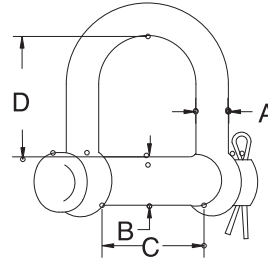

## ROUND PIN CHAIN SHACKLE

**S.S. T316 WITH OVERSIZE ROUND PIN  
PRECISION CAST  
FED. SPEC.: RR-C-271D, TYPE IV B,  
CLASS 1**

ITEM	A	B	C	D	WLL (lb)	WT (lb)
3611S-RP-05	3/16"	1/4"	3/8"	3/4"	650	0.08
3611S-RP-06	1/4"	5/16"	15/32"	7/8"	880	0.10
3611S-RP-08	5/16"	3/8"	1/2"	1"	1,300	0.18
3611S-RP-10	3/8"	1/2"	5/8"	1-1/4"	1,500	0.31
3611S-RP-12	7/16"	1/2"	3/4"	1-9/16"	2,000	0.45
3611S-RP-13	1/2"	5/8"	7/8"	1-5/8"	3,000	0.68
3611S-RP-16	5/8"	3/4"	1-1/16"	2"	4,000	1.26
3611S-RP-20	3/4"	7/8"	1-3/16"	2-5/16"	6,000	2.10
3611S-RP-22	7/8"	1"	1-1/2"	2-3/4"	8,000	3.30
3611S-RP-25	1"	1-1/8"	1-5/8"	3-1/4"	10,000	4.80