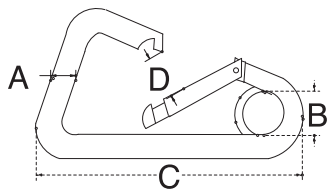

■ SPRING SNAP WITH EYELET

**S.S. T316
FORMED**

ITEM	A	B	C	D	WLL (lb)	WT (lb)
369S-X-11	7/16	5/8"	4-5/8"	1-1/4"	1,320	0.36