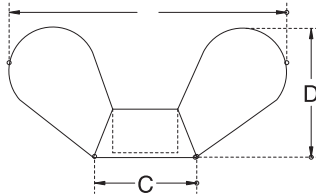

WING NUT

S.S. T304 CAST

| ITEM | A | B | C | D |
|---------|-------|---------|---------|---------|
| 415S-05 | 3/16" | 1" | 3/8" | 1/2" |
| 415S-06 | 1/4" | 1-1/4" | 1/2" | 5/8" |
| 415S-08 | 5/16" | 1-9/16" | 5/8" | 3/4" |
| 415S-10 | 3/8" | 1-7/8" | 3/4" | 1" |
| 415S-13 | 1/2" | 2-1/2" | 7/8" | 1-1/4" |
| 415S-16 | 5/8" | 2-3/4" | 1-3/32" | 1-3/8" |
| 415S-20 | 3/4" | 3-1/2" | 1-1/4" | 1-3/4" |
| 415S-25 | 1" | 4-5/16" | 1-3/4" | 2-5/32" |

ALL THREADS ARE UNC STANDARD RIGHT HAND.