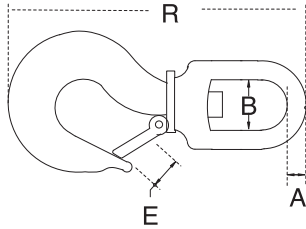

## SWIVEL EYE HOOK

S.S. T316  
PRECISION CAST

ITEM	A	B	E	R	WLL (lb)	WT (lb)
4322S-06	1/4"	7/8"	5/8"	4"	660	0.04
4322S-08	5/16"	1-1/8"	3/4"	5"	1,100	0.70
4322S-10	3/8"	1-3/16"	7/8"	6"	1,540	1.18
4322S-13	1/2"	1-3/8"	1-3/16"	8"	2,200	2.30

LOAD RATED