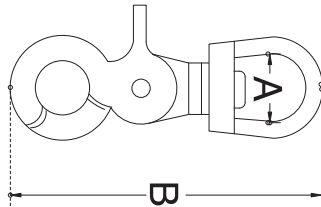

## TRIGGER SNAP

S.S. T316  
PRECISION CAST

ITEM	A	B	WT (lb)
5013S	5/8"	2-11/16"	0.13