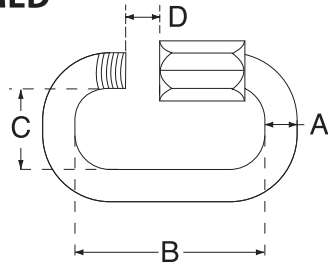

LONG QUICK LINK

S.S. T316 FORMED

ITEM	A	B	C	D (OPENING)	L
7350S-L-50	3/16"	2.10"	1/2"	0.5"	2.10"
7350S-L-60	1/4"	2.28"	9/16"	0.5"	2.28"
7350S-L-80	5/16"	2.95"	3/4"	0.70"	2.98"
7350S-L-100	3/8"	3.40"	7/8"	0.75"	3.20"
7350S-L-120	15/32"	4.25"	15/16"	0.85"	4.22"