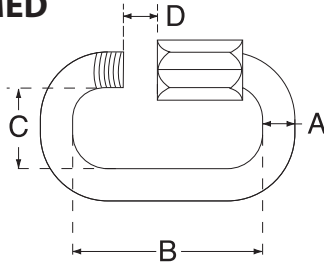

QUICK LINK

S.S. T316 FORMED

ITEM	A	B	C	D	WLL (lb)	WT (lb)
7350S-35	1/8"	1-1/8"	3/8"	7/32"	300	0.02
7350S-40	5/32"	1-3/16"	15/32"	3/16"	500	0.03
7350S-50	3/16"	1-1/2"	1/2"	1/4"	950	0.05
7350S-60	1/4"	1-3/4"	9/16"	5/16"	1,500	0.08
7350S-70	9/32"	2-1/16"	5/8"	11/32"	1,800	0.14
7350S-80	5/16"	2-1/4"	3/4"	3/8"	2,400	0.18
7350S-90	11/32"	2-7/16"	13/16"	7/16"	3,000	0.24
7350S-100	3/8"	2-3/4"	7/8"	1/2"	4,000	0.33
7350S-120	15/32"	3-1/4"	15/160"	9/16"	5,500	0.55
7350S-140	9/16"	4-1/16"	1-5/32"	11/16"	7,700	0.80
7350S-160	5/8"	4-5/8"	1-1/4"	3/4"	9,900	1.15
7350S-180	23/32"	4-7/8"	1-5/6"	15/16"	11,800	1.60

DELTA AND PEAR SHAPE ALSO AVAILABLE.