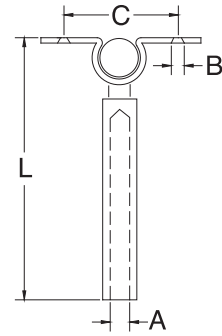

■ SWAGE DECK TOGGLE

S.S. T316 CAST & STAMPED

ITEM	A	B	C	L	AFTER SWAGE
7806S-03	1/8"	0.25"	1.30"	3"	0.215"
7806S-05	3/16"	0.32"	1.30"	3-3/4"	0.310"
7806S-06	1/4"	0.36"	1.56"	5"	0.435"