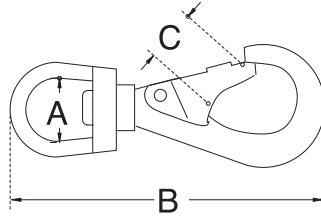

SWIVEL EYE SNAP HOOK

S.S. T316
PRECISION CAST & STAMPED

ITEM	A	B	C	WLL (lb)	WT (lb)
830S-9	3/8"	2-1/8"	1/4"	90	0.06
830S-13	1/2"	2-11/16"	3/8"	130	0.09
830S-16	5/8"	3-3/16"	7/16"	240	0.13
830S-20	3/4"	3-1/2"	1/2"	320	0.14